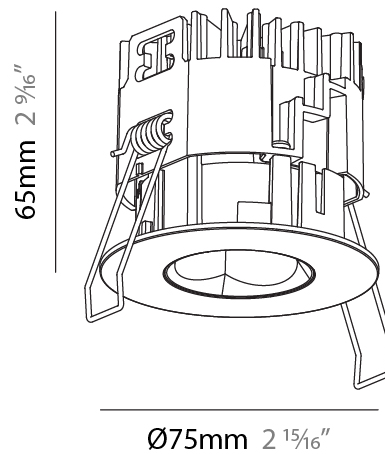

PHYSICAL

Aperture Sizes - Downlights: 1"
Shape: Round
Diameter (mm): 75
Diameter (in): 2 15/16
Height (mm): 65
Height (in): 2 9/16
Ceiling Thickness (mm): 1 - 25
Ceiling Thickness (in): 1/16 - 1 3/16
Min. Recessing Depth (mm): 70
Min. Recessing Depth (in): 2 3/4
Diffuser: Lens Pack - Spread Lens / Linear Spread Lens / Honeycomb Louver
Fixture Finish: SSR / BKV / CWI / CRY / HAB / UFT / ITA / RUA / FTG / MYG / LOD / PUS / FRO / FUP / KIA / POP / BLS / SPG / MEY / GOH / CHC / COM / ABZ / JAG / OBR / MOS / ROR
Fixture Material: Aluminum Die Cast
Cut-out Measurements: 68mm / 2 11/16" Diameter

ELECTRICAL

Lamp Type: LED (Zhaga Standard)
Input Wattage (W): 16
Total Output Wattage (W): 14.6
Dimming: Tri-Mode (Non-Dimming and Phase Dimming (120Vac only) and 0-10V Dimming)
Driver Included: No
Driver Location: Recessed Housing
Driver Type: Constant Current - Universal
Driver Class: Class 2
Housing: See Components
Input Voltage (V): 120 - 277
Constant Current (MA): 350

LED

Color Temperature (°K): 2700 / 3000 / 3500 / 4000
Max. Delivered Lumen (lm): 1067 / 1150 / 1217 / 1220
Nominal Lumen (lm): 1393 / 1501 / 1589 / 1592
CRI: >90 CRI
Lamp Life (hrs): 50000

OPTICAL

Reflector°: 14
Adjustability: Fixed

RATINGS AND CERTIFICATIONS

Certified By: Certified for North American Standards
IP rating: IP44