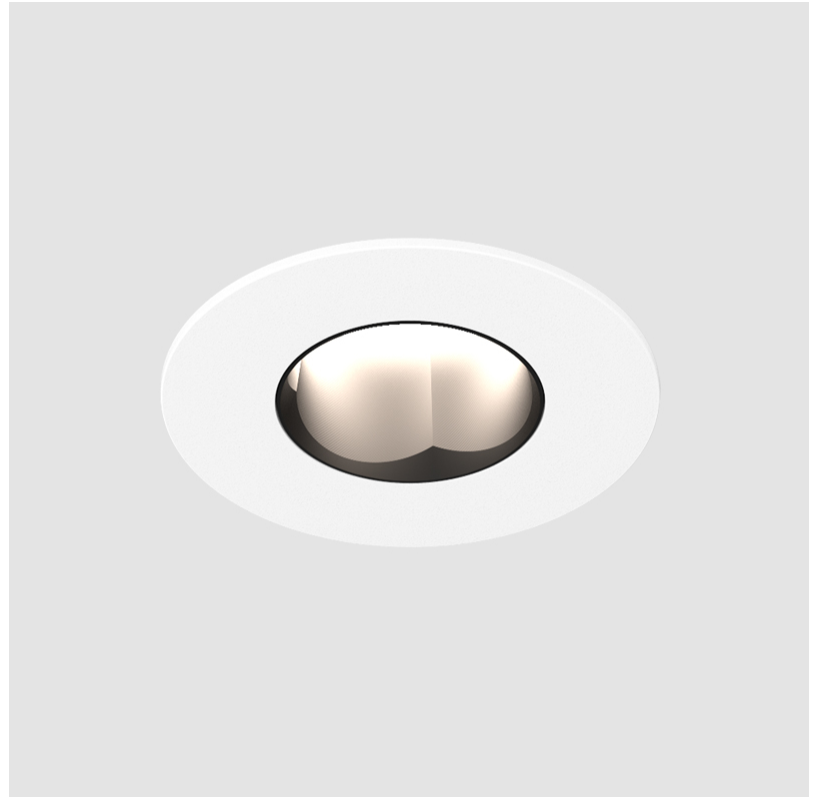

PHYSICAL

Aperture Sizes - Downlights: 1"
Shape: Round
Diameter (mm): 75
Diameter (in): 2 15/16
Height (mm): 65
Height (in): 2 9/16
Ceiling Thickness (mm): 1 - 25
Ceiling Thickness (in): 1/16 - 1 3/16
Min. Recessing Depth (mm): 70
Min. Recessing Depth (in): 2 3/4
Diffuser: Lens Pack - Spread Lens / Linear Spread Lens / Honeycomb Louver
Fixture Finish: SSR / BKV / CWI / CRY / HAB / UFT / ITA / RUA / FTG / MYG / LOD / PUS / FRO / FUP / KIA / POP / BLS / SPG / MEY / GOH / CHC / COM / ABZ / JAG / OBR / MOS / ROR
Fixture Material: Aluminum Die Cast
Cut-out Measurements: 68mm / 2 11/16" Diameter

ELECTRICAL

Lamp Type: LED (Zhaga Standard)
Input Wattage (W): 16
Total Output Wattage (W): 14.6
Dimming: Tri-Mode (Non-Dimming and Phase Dimming (120Vac only) and 0-10V Dimming)
Driver Included: No
Driver Location: Recessed Housing
Driver Type: Constant Current - Universal
Driver Class: Class 2
Housing: See Components
Input Voltage (V): 120 - 277
Constant Current (MA): 350

LED

Color Temperature (°K): 2700 / 3000 / 3500 / 4000
Max. Delivered Lumen (lm): 1067 / 1150 / 1217 / 1220
Nominal Lumen (lm): 1393 / 1501 / 1589 / 1592
CRI: >90 CRI
Lamp Life (hrs): 50000

OPTICAL

Reflector°: 14
Adjustability: Fixed

RATINGS AND CERTIFICATIONS

Certified By: Certified for North American Standards
IP rating: IP44